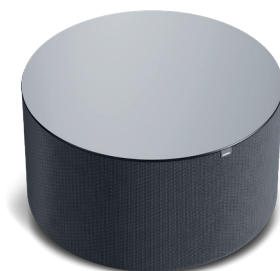

Subwoofer

Loewe klang sub1

Active wireless subwoofer
to complement the TV

basalt grey klang sub1 60610

Dimensions in cm: W = width, H = height, PD = product depth, TD = total depth. Technical modifications and errors excepted.
* In the area of the side-mounted Loewe clip, the width of the TV set may increase by up to 1 cm, depending on the type of set.